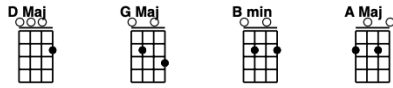

## Clawhammer Banjo Tab

[Click here to view the demonstration video for this tune.](#)

Hundreds more clawhammer banjo tabs and video tutorials are available inside the [Breakthrough Banjo course](#) which is **now FREE for 30 days.**

# "DIXIE"

gCGCD, capo 2 tuning, [Brainjo level 3](#)

**D Maj** **G Maj**

Musical notation for measures 1-5. Measure 1 is a whole rest. Measure 2 has a D Major chord (02321) with a '4' on the 4th string. Measure 3 has a D Major chord (02321) with a '4' on the 4th string and a '5' on the 5th string. Measure 4 has a D Major chord (02321) with a '4' on the 4th string and a '4' on the 5th string. Measure 5 has a G Major chord (02332) with a '3' on the 3rd string and a '2' on the 2nd string. Above the staff are notes: H, H, C, Po, H, 3, Po, 3, 3, H, H. Below the staff are fret numbers: 0, 0, 0, 0, 0, 0, 0, 0, 0, 0, 0. A circled '3' is below measure 5. The text 'BANJO SOLO' is written below measure 1.

## CHORUS

D G A

I wish I was in Dixie, Hooray! Hooray!

D G

In Dixie Land I'll take my stand

D A

to live and die in Dixie.

D A D

Plus you'll get the Banjo Player's Songbook FREE as soon as you sign up - a collection of over 50 classic songs for banjo with lyrics, chord progressions, and melody tabs for each.

Take a video tour inside the Breakthrough Banjo course at [clawhammerbanjo.net/coursetour](http://clawhammerbanjo.net/coursetour)